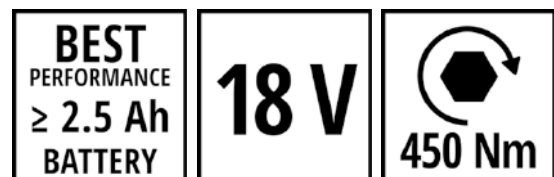

Logistic Data

- Product weight (kg)	1.99
- Gross weight (kg)	3.24
- Dimensions single packaging	234 x 107 x 243 mm
- Pieces per export carton	4 Pieces
- Gross weight of export carton	12.97 kg
- Dimensions export carton	448 x 254 x 263 mm
- Container quantity	3740 | 7752