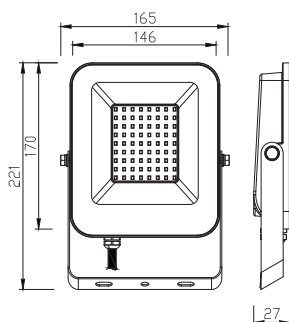

SIZE

Designed by Aron Light in Portugal Made in PRC