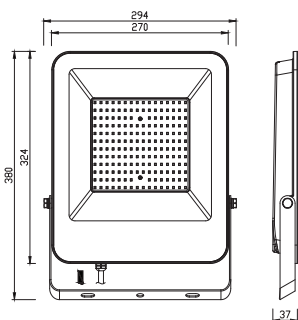

SIZE

Designed by Aron Light in Portugal Made in PRC