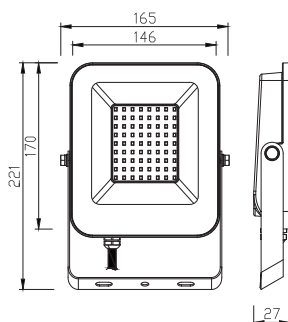

SIZE

Designed by Aron Light in Portugal Made in PRC