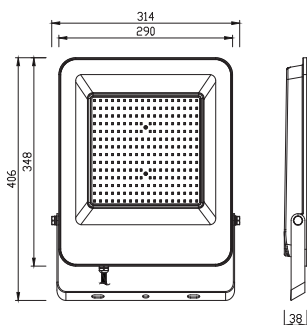

SIZE

Designed by Aron Light in Portugal Made in PRC