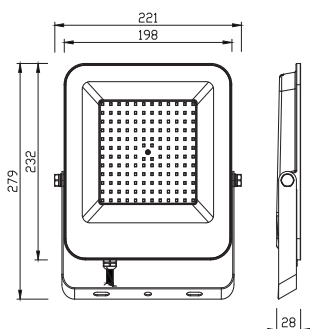

SIZE

Designed by Aron Light in Portugal Made in PRC