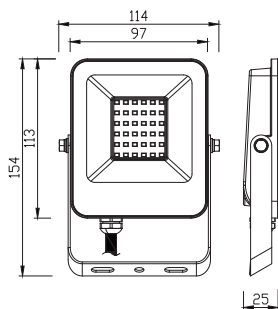

SIZE

Designed by Aron Light in Portugal. Made in PRC