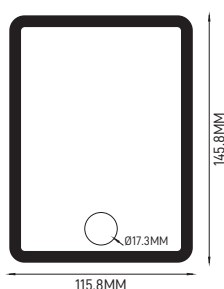

SIZE

Designed by Aron Light in Portugal. Made in PRC