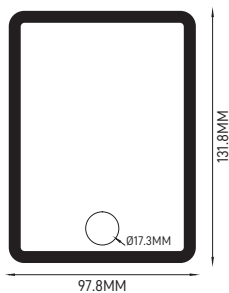

SIZE

Designed by Aron Light in Portugal. Made in PRC