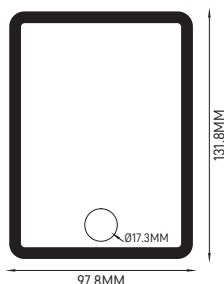

SIZE

Designed by Aron Light in Portugal. Made in PRC