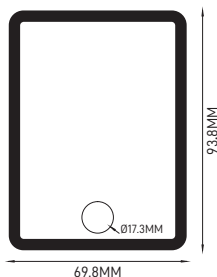

SIZE

Designed by Aron Light in Portugal. Made in PRC