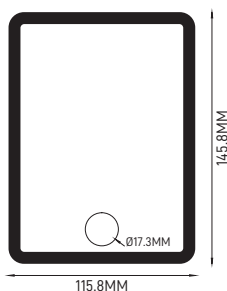

SIZE

Designed by Aron Light in Portugal. Made in PRC