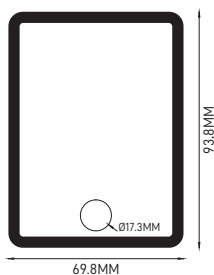

SIZE

Designed by Aron Light in Portugal. Made in PRC