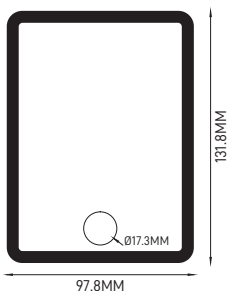

SIZE

Designed by Aron Light in Portugal. Made in PRC