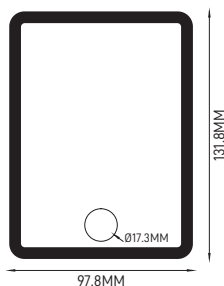

SIZE

Designed by Aron Light in Portugal. Made in PRC