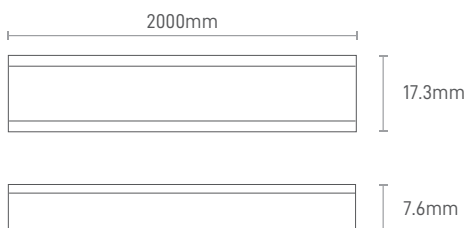

TECHNICAL INFORMATIONS

PROFILE LED STRIP BLACK SURFACE 2 METERS

Perfil Saliente Fita LED
LED Strip Surface Profile
Perfil de SalienteTira de LED

ILAR-02315

REFERENCE		DIMENSION & WEIGHT	
Reference	ILAR-02315	Length	2 Meters
Type	PERFIL LED	Width	17.3mm
Material	Aluminium	Height	7.60mm
Difuser	ABS	Internal size	12.3mm
Mouting Type	Surface		

ENERGY LABEL & STANDARS		CERTIFICATIONS	
Type of Protection	IP20	CE	YES
		WARRANTY	2 YEARS

SIZE

Designed by Aronlight in Portugal. Made in PRC