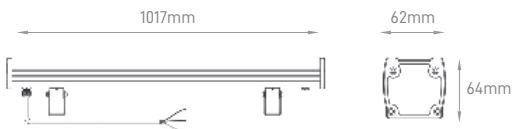

SIZE

Designed by Aronlight in Portugal. Made in PRC