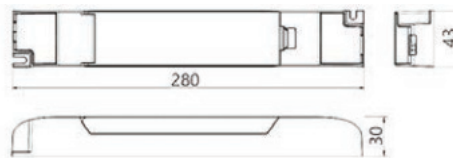

TECHNICAL INFORMATIONS

EMERGENCY KIT PANELS/DOWNLIGHT

ILEM-00062

REFERENCE

Reference	ILEM-00062
Input	AC220-240 50/60Hz
Output	DC20-55V 5W
Output current	250mA
Battery recharge time	24 Hours
Emergency power output	5W
Battery	LiFe PO4 6.4V3.0Ah
Autonomy	3H
Power Factor	0.5
CE marking directives	YES
Size	130x30x43mm
Test mode	Self-test/Manual test

SIZE

TECHNICAL INFORMATIONS

EMERGENCY KIT PANELS/DOWNLIGHT

ILEM-00063

REFERENCE	
Reference	ILEM-00063
Input	AC220-240 50/60Hz
Output	DC60-300V 5W
Output current	250mA
Battery recharge time	24 Hours
Emergency power output	5W
Battery	LiFe PO4 6.4V3.0Ah
Autonomy	3H
Power Factor	0.5
CE marking directives	YES
Size	130x30x43mm
Test mode	Self-test/Manual test