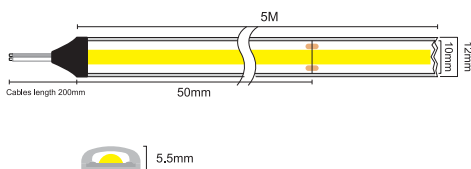

TECHNICAL INFORMATIONS

SAUNA IP67

10W 6500K

ILAR-02328

GENERAL DATA

Type	LED ProStrip
Type LED	COB
Nominal Lifetime (EOL end of life)	30000H
Warranty	3 YEARS

DIMENSION & WEIGHT

Length	5000mm
Width	10mm
Tape	3M
Cutting Segment	50mm

PHOTOMETRICAL DATA

Luminous Efficacy	970lm/m
LED/MT	480led/m
Beam Angle	120°
Colour Temperature	6500K
Colour Rendering Index	>90
Color Tolerance	SDCM<5

ELECTRICAL AND OPERATING DATA

Power Rated	10W/m
Equivalent Wattage	-
Lamp Current	-
Voltage	24V
Nominal Voltage	-
Operating Frequency	-
Starting Time	-
Warm - Up Time (60%)	-
Operating Temperature	-20°C to 105°C

ENERGY LABEL & STANDARDS

Type of Protection	IP67

CERTIFICATIONS

CE	YES
ROHS	YES

SIZE

SIZE

Designed by Aronlight in Portugal. Made in PRC