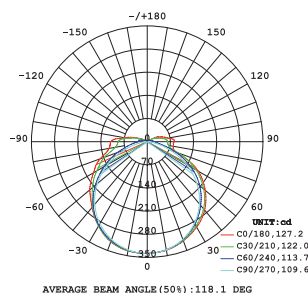

SIZE

Designed by Aronlight in Portugal. Made in PRC