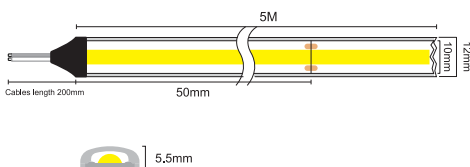

TECHNICAL INFORMATIONS

SAUNA IP67

10W 2700K

ILAR-02326

GENERAL DATA

Type	LED ProStrip
Type LED	COB
Nominal Lifetime (EOL end of life)	30000H
Warranty	3 YEARS

DIMENSION & WEIGHT

Length	5000mm
Width	10mm
Tape	3M
Cutting Segment	50mm

PHOTOMETRICAL DATA

Luminous Efficacy	840lm/m
LED/MT	480led/m
Beam Angle	120°
Colour Temperature	2700K
Colour Rendering Index	>90
Color Tolerance	SDCM<5

ELECTRICAL AND OPERATING DATA

Power Rated	10W/m
Equivalent Wattage	-
Lamp Current	-
Voltage	24V
Nominal Voltage	-
Operating Frequency	-
Starting Time	-
Warm - Up Time (60%)	-
Operating Temperature	-20°C to 105°C

ENERGY LABEL & STANDARDS

Type of Protection	IP67

CERTIFICATIONS

CE	YES
ROHS	YES

SIZE

SIZE

Designed by Aronlight in Portugal. Made in PRC