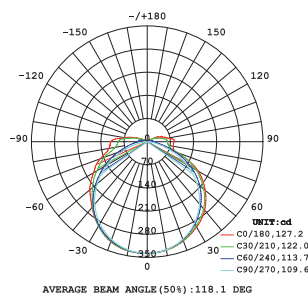

SIZE

Designed by Aronlight in Portugal. Made in PRC