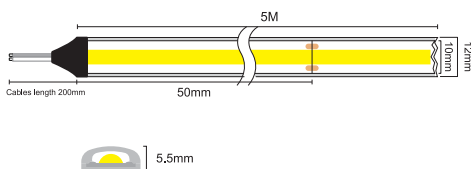

TECHNICAL INFORMATIONS

SAUNA IP67

10W 4000K

ILAR-02327

GENERAL DATA

Type	LED ProStrip
Type LED	COB
Nominal Lifetime (EOL end of life)	30000H
Warranty	3 YEARS

DIMENSION & WEIGHT

Length	5000mm
Width	10mm
Tape	3M
Cutting Segment	50mm

PHOTOMETRICAL DATA

Luminous Efficacy	980lm/m
LED/MT	480led/m
Beam Angle	120°
Colour Temperature	4000K
Colour Rendering Index	>90
Color Tolerance	SDCM<5

ELECTRICAL AND OPERATING DATA

Power Rated	10W/m
Equivalent Wattage	-
Lamp Current	-
Voltage	24V
Nominal Voltage	-
Operating Frequency	-
Starting Time	-
Warm - Up Time (60%)	-
Operating Temperature	-20°C to 105°C

ENERGY LABEL & STANDARDS

Type of Protection	IP67

CERTIFICATIONS

CE	YES
ROHS	YES

SIZE

SIZE

Designed by Aronlight in Portugal. Made in PRC