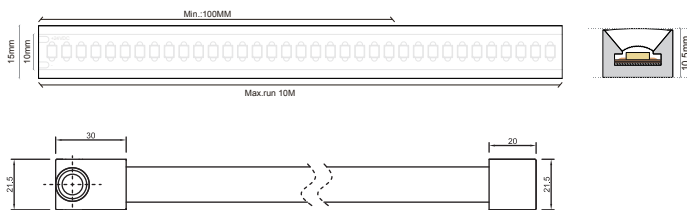

SIZE

Designed by Aronlight in Portugal. Made in PRC