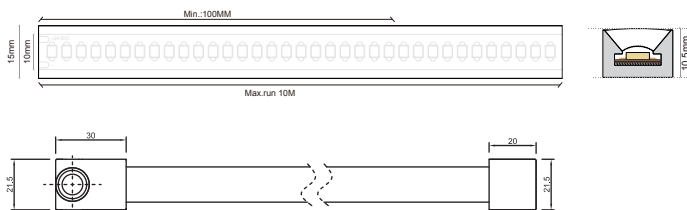

Length	5000mm
Width	15x10.5mm
Tape	3M
Cutting Segment	100mm

PHOTOMETRICAL DATA

Luminous Efficacy	770lm/m
LED/MT	240led/m
Beam Angle	120°
Colour Temperature	2700K
Colour Rendering Index	>90

ELECTRICAL AND OPERATING DATA

Type of Protection	IP68
--------------------	------

CERTIFICATIONS

CE	YES
ROHS	YES

SIZE

Designed by Aronlight in Portugal. Made in PRC

TECHNICAL INFORMATIONS

PISCINA IP68

10W 4000K

ILAR-02330

GENERAL DATA

Type	LED ProStrip
Type LED	SMD 2216
Nominal Lifetime (EOL end of life)	30000H
Warranty	3 Years
Max Depth of Water	2 Meters

DIMENSION & WEIGHT

Length	5000mm
Width	15x10.5mm
Tape	3M
Cutting Segment	100mm

10W 2700K

ILAR-02331

GENERAL DATA

Type	LED ProStrip
Type LED	SMD 2216
Nominal Lifetime (EOL end of life)	30000H
Warranty	3 Years
Max Depth of Water	2 Meters

DIMENSION & WEIGHT

Length	10000mm
Width	15x10.5mm
Tape	3M
Cutting Segment	100mm