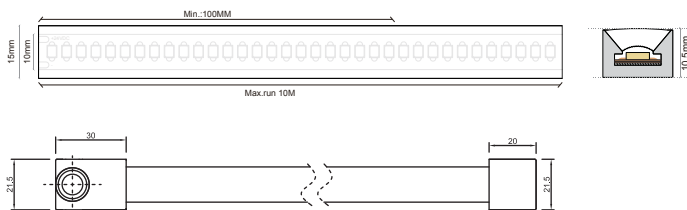

SIZE

Designed by Aronlight in Portugal. Made in PRC