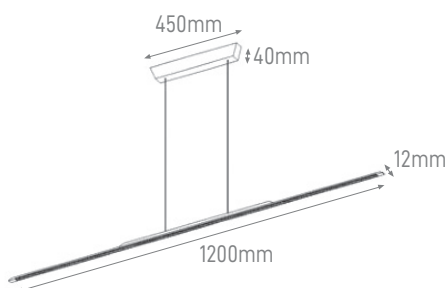

TECHNICAL INFORMATIONS

TRACE

18W 3000K

ILAR-02232

REFERENCE		DIMENSION & WEIGHT		PHOTOMETRICAL DATA	
Reference	ILAR-02232	Dimensions	1200x450x12mm	Total Luminous Flux	920lm
Mounting Type	Surface / Suspended	Packaging Unit	Carton box 10 pc	Luminous Efficacy	51lm/w
Body Material	Aluminium			Beam Angle	90°
Housing Colour	Matt Black			Colour Temperature	3000K
Dimmable	Yes			Colour Rendering Index	>90

SIZE

Designed by Aronlight in Portugal. Made in PRC