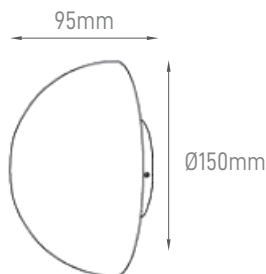

TECHNICAL INFORMATIONS

LUPO WALL

15W 2700K

ILAR-02228

GENERAL DATA		DIMENSION & WEIGHT		PHOTOMETRICAL DATA	
Reference	ILAR-02228	Dimensions	Ø150x95mm	Total Luminous Flux	1092lm
Mounting Type	Surface Mounted	Packaging Unit	Carton box 5 pc	Luminous Efficacy	73lm/w
Body Material	Aluminium			Beam Angle	360°
Housing Colour	Matt Black			Colour Temperature	2700K
Dimmable	Yes			Colour Rendering Index	>90

SIZE

Designed by Aronlight in Portugal. Made in PRC