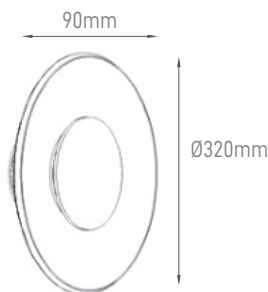

TECHNICAL INFORMATIONS

ROLL

18W 2700K

ILAR-02227

GENERAL DATA		DIMENSION & WEIGHT		PHOTOMETRICAL DATA	
Reference	ILAR-02227	Dimensions	Ø320x90mm	Total Luminous Flux	264lm
Mounting Type	Surface Mounted	Packaging Unit	Carton box 10 pc	Luminous Efficacy	15lm/w
Body Material	Aluminium + Glass			Beam Angle	360°
Housing Colour	Copper			Colour Temperature	2700K
Dimmable	Yes			Colour Rendering Index	>90

SIZE

Designed by Aron Light in Portugal. Made in PRC