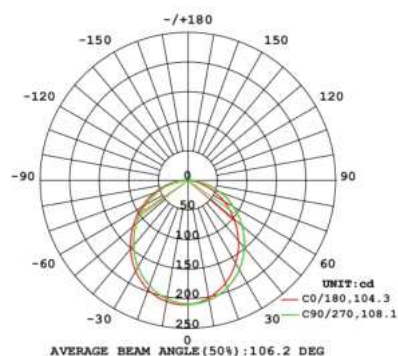

BEAM ANGLE

Designed by Aronlight in Portugal. Made in PRC