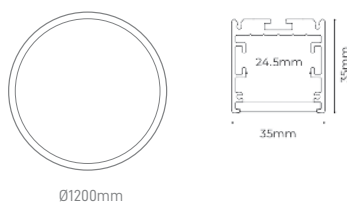

TECHNICAL INFORMATION

AURA CIRCULAR

72W 3CTT

Luminária de decoração contemporânea com design circular e possibilidade de instalação no teto ou em suspensão. Ideal para criar diferentes ambientes, adaptando-se na perfeição a diferentes tipos de espaços como hotéis, cafés, restaurantes ou aeroportos.

Contemporary decoration luminaire with circular design and possibility of ceiling or suspended installation. Ideal for creating different environments, it can be adapted to different types of spaces such as hotels, cafes, restaurants or airports.

Luminaria de decoración contemporánea con diseño circular y posibilidad de instalación en el techo o suspendido. Ideal para crear diferente ambientes, adaptándose perfectamente a diferentes tipos de espacios como hoteles, cafeterías, restaurantes o aeropuertos.

ILAR-02223

REFERENCE		DIMENSION & WEIGHT		PHOTOMETRICAL DATA	
Reference	ILAR-02223	Lenght	Ø1200mm	Total Luminous Flux	4000lm - 4200lm
Led Type	COB	Width	35mm	Luminous Efficacy	90lm/w
Mounting Type	Surface / Suspended	Height	35mm	Beam Angle	90°
Body Material	Aluminium	Packaging Unit	Carton box 1 pc	Colour Temperature	3CCT
Housing Colour	Black RAL9005	Gross Weight	8.5kg		3000K-4000K-5000K
Nominal Lifetime (EOL end of life)	50.000H			Colour Rendering Index	>80
Dimmable	NO