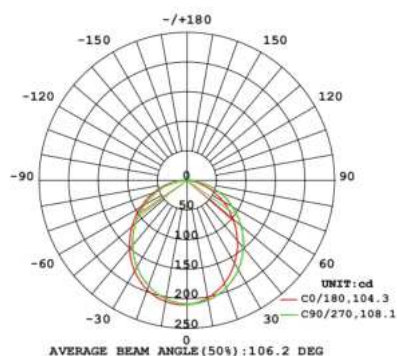

BEAM ANGLE

Designed by Aronlight in Portugal. Made in PRC