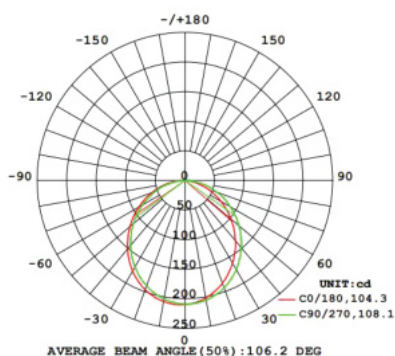

SIZE

BEAM ANGLE