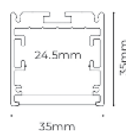

TECHNICAL INFORMATION

AURA CIRCULAR

50W 3CCT

Luminária de decoração contemporânea com design circular e possibilidade de instalação no teto ou em suspensão. Ideal para criar diferentes ambientes, adaptando-se na perfeição a diferentes tipos de espaços como hotéis, cafés, restaurantes ou aeroportos.

Contemporary decoration luminaire with circular design and possibility of ceiling or suspended installation. Ideal for creating different environments, it can be adapted to different types of spaces such as hotels, cafes, restaurants or airports.

Luminaria de decoración contemporánea con diseño circular y posibilidad de instalación en el techo o suspendido. Ideal para crear diferente ambientes, adaptándose perfectamente a diferentes tipos de espacios como hoteles, cafeterías, restaurantes o aeropuertos.

ILAR-02222

REFERENCE		DIMENSION & WEIGHT		PHOTOMETRICAL DATA	
Reference	ILAR-02222	Lenght	Ø800mm	Total Luminous Flux	2750lm - 2900lm
Led Type	COB	Width	35mm	Luminous Efficacy	90lm/w
Mounting Type	Surface / Suspended	Height	35mm	Beam Angle	90°
Body Material	Aluminium	Packaging Unit	Carton box 1 pc	Colour Temperature	3CCT
Housing Colour	Black RAL9005	Gross Weight	8.5kg		3000K-4000K-5000K
Nominal Lifetime (EOL end of life)	50.000H			Colour Rendering Index	>80
Dimmable	NO