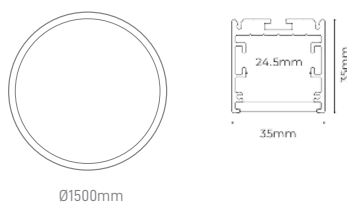

TECHNICAL INFORMATION

AURA CIRCULAR

90W 3CTT

Luminária de decoração contemporânea com design circular e possibilidade de instalação no teto ou em suspensão. Ideal para criar diferentes ambientes, adaptando-se na perfeição a diferentes tipos de espaços como hotéis, cafés, restaurantes ou aeroportos.

Contemporary decoration luminaire with circular design and possibility of ceiling or suspended installation. Ideal for creating different environments, it can be adapted to different types of spaces such as hotels, cafes, restaurants or airports.

Luminaria de decoración contemporánea con diseño circular y posibilidad de instalación en el techo o suspendido. Ideal para crear diferente ambientes, adaptándose perfectamente a diferentes tipos de espacios como hoteles, cafeterías, restaurantes o aeropuertos.

ILAR-02224

REFERENCE		DIMENSION & WEIGHT		PHOTOMETRICAL DATA	
Reference	ILAR-02224	Lenght	Ø1500mm	Total Luminous Flux	5000lm - 5200lm
Led Type	COB	Width	35mm	Luminous Efficacy	90lm/w
Mounting Type	Surface / Suspended	Height	35mm	Beam Angle	90°
Body Material	Aluminium	Packaging Unit	Carton box 1 pc	Colour Temperature	3CCT
Housing Colour	Black RAL9005	Gross Weight	8.5kg		3000K-4000K-5000K
Nominal Lifetime (EOL end of life)	50.000H			Colour Rendering Index	>80
Dimmable	NO