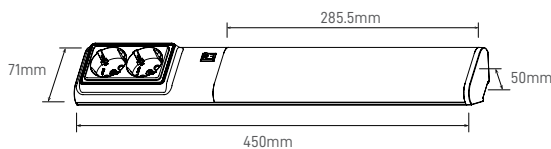

Lámpara de decoración contemporánea con diseño moderno y alto rendimiento lumínico. Dispone de enchufes europeos y interruptor independiente para mayor comodidad.

ILAR-02035

REFERENCE		DIMENSION & WEIGHT		PHOTOMETRICAL DATA	
Reference	ILAR-02035	Lenght	450mm	Total Luminous Flux	1560lm
Led Type	SMD	Width	71mm	Luminous Efficacy	130lm/w
Mounting Type	Surface mount / Wall mount	Height	50mm	Beam Angle	110°
Body Material	PC+Aluminum	Packaging Unit	Carton box 1 pc	Colour Temperature	CCT 3000K-4000K-5700K
Housing Colour	White RAL9016			Colour Rendering Index	>80
Nominal Lifetime (EOL end of life)	50.000H				
Dimmable	NO				

SIZE

Designed by Aronlight in Portugal. Made in PRC