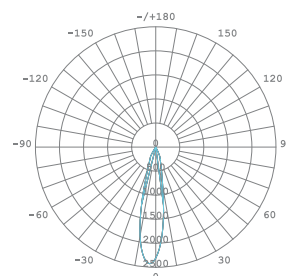

BEAM ANGLE

Designed by Aron Light in Portugal. Made in PRC