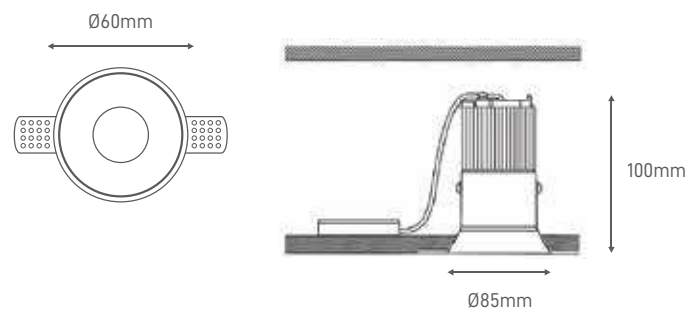

TECHNICAL INFORMATIONS

BERG

9W 2700K BRANCO

Luminária de encastrar, de elevada eficiência com design requintado.

Recessed, high efficiency luminaire with refined design.

Luminaria empotrable de alta eficiencia con diseño refinado.

ILAR-00173

REFERENCE		DIMENSION & WEIGHT		PHOTOMETRICAL DATA	
Reference	ILAR-00173	Lenght	-	Total Luminous Flux	765lm
Led Type	CREE	Width	Ø82mm	Luminous Efficacy	85lm/w
Mounting Type	Recessed	Height	100mm	Beam Angle	24°
Body Material	Die Casting Aluminium	Weight	-	Colour Temperature	2700K
Housing Colour	White	Cut-out	Ø85mm	Colour Rendering Index	>80
Body Shape	Round	Packaging Unit	1	Colour Consistency	-
Nominal Lifetime (EOL end of life)	50.000H	Packaging Pcs	27 pcs	UGR	-
Dimmable	NO	Volume	-		
Driver Brand	Lifud				

ELECTRICAL AND OPERATING DATA		ENERGY LABEL & STANDARS		CERTIFICATIONS	
Nominal Wattage	9W	Energy Label	-	2014/30/EU (EMC Directive)	YES
Nominal Voltage	220-240V	Energy Consumption KWH/1000H	-	2014/35/EU (LVD Directive)	YES
Operating Frequency	50Hz	Type of Protection	IP20	ROHS	YES
Power Factor	≥0.9	Protection Class	I	ENEC	-
Operating Temperature	-20°C to +45°C	Protection Class IK (shock resistance)	-	Warranty	3 YEARS
Starting Time 100% ON	0.0001s				
ON/OFF Cycles	100.000				

SIZE

BEAM ANGLE

Designed by Aron Light in Portugal. Made in PRC