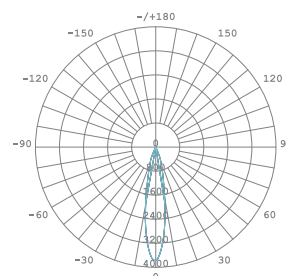

BEAM ANGLE

Designed by Aron Light in Portugal. Made in PRC