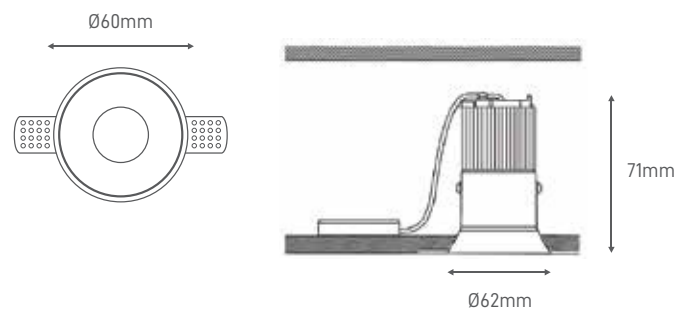

### ILAR-00172

REFERENCE		DIMENSION & WEIGHT		PHOTOMETRICAL DATA	
Reference	ILAR-00172	Lenght	-	Total Luminous Flux	425lm
Led Type	CREE	Width	Ø60mm	Luminous Efficacy	85lm/w
Mounting Type	Recessed	Height	71mm	Beam Angle	24°
Body Material	Die Casting Aluminium	Weight	-	Colour Temperature	2700K
Housing Colour	White	Cut-out	Ø62mm	Colour Rendering Index	>80
Body Shape	Round	Packaging Unit	1	Colour Consistency	-
Nominal Lifetime (EOL end of life)	50.000H	Packaging Pcs	36 pcs	UGR	-
Dimmable	NO	Volume	-		
Driver Brand	Lifud				

### SIZE

### ILAR-00173

REFERENCE		DIMENSION & WEIGHT		PHOTOMETRICAL DATA	
Reference	ILAR-00173	Lenght	-	Total Luminous Flux	765lm
Led Type	CREE	Width	Ø82mm	Luminous Efficacy	85lm/w
Mounting Type	Recessed	Height	100mm	Beam Angle	24°
Body Material	Die Casting Aluminium	Weight	-	Colour Temperature	2700K
Housing Colour	White	Cut-out	Ø85mm	Colour Rendering Index	>80
Body Shape	Round	Packaging Unit	1	Colour Consistency	-
Nominal Lifetime (EOL end of life)	50.000H	Packaging Pcs	27 pcs	UGR	-
Dimmable	NO	Volume	-		
Driver Brand	Lifud				