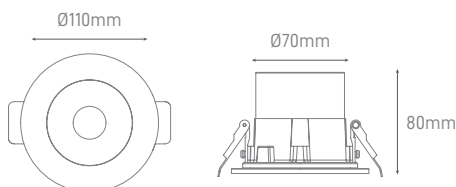

TECHNICAL INFORMATIONS

GLAZ

4.6W 3000K BLACK

ILAR-02239

REFERENCE		DIMENSION & WEIGHT		PHOTOMETRICAL DATA	
Reference	ILAR-02239	Dimensions	Ø110x80mm	Total Luminous Flux	446lm
Led Type	COB	Cut-out	Ø70mm	Luminous Efficacy	97lm/w
Mounting Type	Recessed			Beam Angle	25°
Body Material	Die-casting Aluminium			Colour Temperature	3000K
Housing Colour	Black				
ELECTRICAL AND OPERATING DATA		ENERGY LABEL & STANDARS		CERTIFICATIONS	
Nominal Wattage	4.6W	Type of Protection	IP67	CE	YES
Nominal Voltage	200-240V	Protection Class	Class II	Warranty	3 YEARS
Operating Frequency	50/60Hz	Protecion Class IK (shock resistance)	-		

SIZE

Designed by Aron Light in Portugal. Made in PRC

TECHNICAL INFORMATIONS

GLAZ

4.6W 3000K WHITE

ILAR-02240

REFERENCE		DIMENSION & WEIGHT		PHOTOMETRICAL DATA	
Reference	ILAR-02240	Dimensions	Ø110x80mm	Total Luminous Flux	446lm
Led Type	COB	Cut-out	Ø70mm	Luminous Efficacy	97lm/w
Mounting Type	Recessed			Beam Angle	25°
Body Material	Die-casting Aluminium			Colour Temperature	3000K
Housing Colour	White				

SIZE

Designed by Aron Light in Portugal. Made in PRC