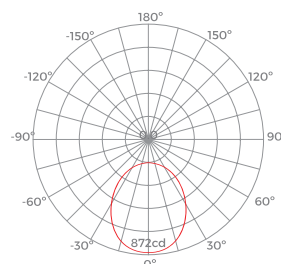

ILAR-01860

REFERENCE		DIMENSION & WEIGHT		PHOTOMETRICAL DATA	
Reference	ILAR-01860	Diameter	Ø58mm	Total Luminous Flux	400lm
Lamp type	GU10	Height	50mm	Luminous Efficacy	80lm/W
Lamp Base	GU10	Weight	30g	Beam Angle	120°
Nominal Lifetime (EOL end of life)	30000h			Colour Temperature	Yellow / Nature / White 2700K-6500K
Switching Cycle (times)	15000X			Colour Rendering Index	>80
Dimmable	Yes / App			Colour Consistency	-
Mercury Free	Yes				

SIZE

BEAM ANGLE

Designed by Aron Light in Portugal. Made in PRC