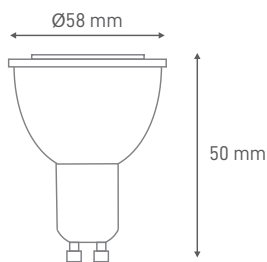

ILAR-01860

REFERENCE		DIMENSION & WEIGHT		PHOTOMETRICAL DATA	
Reference	ILAR-01860	Diameter	Ø58mm	Total Luminous Flux	400lm
Lamp type	GU10	Height	50mm	Luminous Efficacy	80lm/W
Lamp Base	GU10	Weight	30g	Beam Angle	120°
Nominal Lifetime (EOL end of life)	30000h			Colour Temperature	Yellow / Nature / White 2700K-6500K
Switching Cycle (times)	15000X			Colour Rendering Index	>80
Dimmable	Yes / App			Colour Consistency	-
Mercury Free	Yes				

SIZE

BEAM ANGLE

Designed by Aron Light in Portugal. Made in PRC