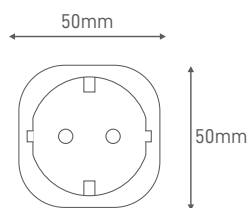

# SOCKET SMART WIFI

Tomada Wifi.

Wifi socket.

Enchufe con control WiFi.

#### SIZE

Designed by Aron Light in Portugal. Made in PRC