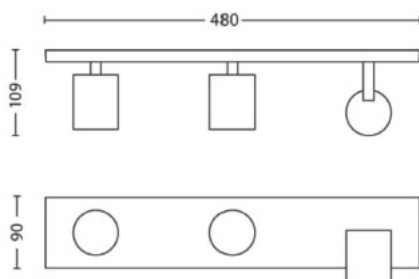

SIZE

Designed by Aronlight in Portugal. Made in PRC