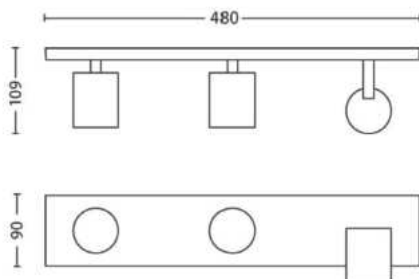

### ILAR-00891

REFERENCE		DIMENSION & WEIGHT		PHOTOMETRICAL DATA	
Reference	ILAR-00891	Lenght	109mm	Total Luminous Flux	-
Bulb	Only GU10 / Lamps not included	Width	480mm	Luminous Efficacy	-
Mounting Type	Surface	Height	90mm	Beam Angle	-
Body Material	Aluminium	Weight	-	Colour Temperature	-
Housing Colour	White	Cutout	-	Colour Rendering Index	-
Body Shape	-	Packaging Unit	1	Colour Consistency	-
Nominal Lifetime (EOL end of life)	-	Gross Weight	-	UGR	-
Dimmable	No	Volume	-		

## TRIPLO 3X GU10

Linha de Projetores Orientáveis para lâmpadas GU10.

Línea de Projectores orientables para lámparas GU10.

GU10 Lamp orientable Projector product line.

### ILAR-01140

REFERENCE		DIMENSION & WEIGHT		PHOTOMETRICAL DATA	
Reference	ILAR-01140	Lenght	109mm	Total Luminous Flux	-
Bulb	Only GU10 / Lamps not included	Width	480mm	Luminous Efficacy	-
Mounting Type	Surface	Height	90mm	Beam Angle	-
Body Material	Aluminium	Weight	-	Colour Temperature	-
Housing Colour	Black	Cutout	-	Colour Rendering Index	-
Body Shape	-	Packaging Unit	1	Colour Consistency	-
Nominal Lifetime (EOL end of life)	-	Gross Weight	-	UGR	-
Dimmable	No	Volume	-		

### SIZE

Designed by Aronlight in Portugal. Made in PRC