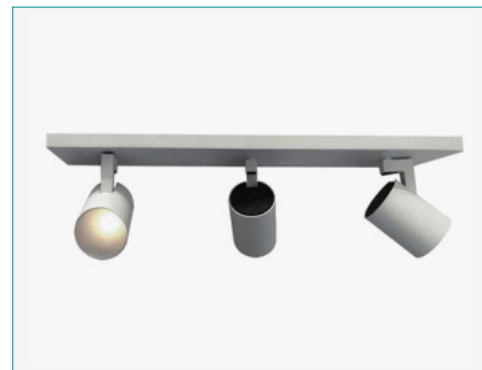

## TRIPLO 3X GU10

Linha de Projetores Orientáveis para lâmpadas GU10.

Línea de Projectores orientables para lámparas GU10.

GU10 Lamp orientable Projector product line.

### ILAR-00891

REFERENCE		DIMENSION & WEIGHT		PHOTOMETRICAL DATA	
Reference	ILAR-00891	Lenght	109mm	Total Luminous Flux	-
Bulb	Only GU10 / Lamps not included	Width	480mm	Luminous Efficacy	-
Mounting Type	Surface	Height	90mm	Beam Angle	-
Body Material	Aluminium	Weight	-	Colour Temperature	-
Housing Colour	White	Cutout	-	Colour Rendering Index	-
Body Shape	-	Packaging Unit	1	Colour Consistency	-
Nominal Lifetime (EOL end of life)	-	Gross Weight	-	UGR	-
Dimmable	No	Volume	-		