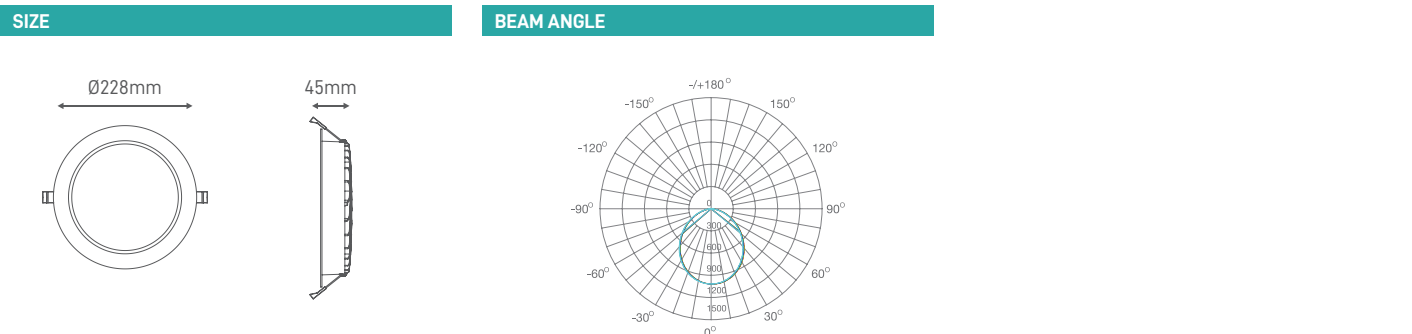

ILAR-00708

REFERENCE		DIMENSION & WEIGHT		PHOTOMETRICAL DATA	
Reference	ILAR-00708	Length	228mm	Total Luminous Flux 3000K	2200lm
LED Brand	Sanan	Width	-	Total Luminous Flux 4000K	2425lm
Mounting Type	Recessed	Height	45mm	Total Luminous Flux 5700K	2650lm
Body Material	Aluminium	Weight	0.81	Luminous Efficacy	88-105lm/w
Housing Colour	White RAL9016	Cutout	200-210mm	Beam Angle	90°
Body Shape	Round	Packaging Unit	10pcs/carton	Colour Temperature	3000K 4000K 5700K
Nominal Lifetime (EOL end of life)	50.000H	Gross Weight	10.5kg	Colour Rendering Index	>80
Dimmable	YES	Volume	51.5x27x40.5cm	Colour Consistency	<=6
				UGR	<19

ELECTRICAL AND OPERATING DATA		ENERGY LABEL & STANDARDS		CERTIFICATIONS	
Nominal Wattage	25W	Energy Label	-	2014/30/EU (EMC Directive)	YES
Nominal Voltage	200-240V	Energy Consumption KWH/1000H	-	2014/35/EU (LVD Directive)	YES
Operating Frequency	50Hz	Type of Protection	IP54	ROHS	YES
Power Factor	≥0.9	Protection Class	Class II	Warranty	3 YEARS
Operating Temperature	-20°C to +45°C	Protection Class IK (shock resistance)	IK03		
Starting Time 100% ON	0.0001s				
ON/OFF Cycles	100.000