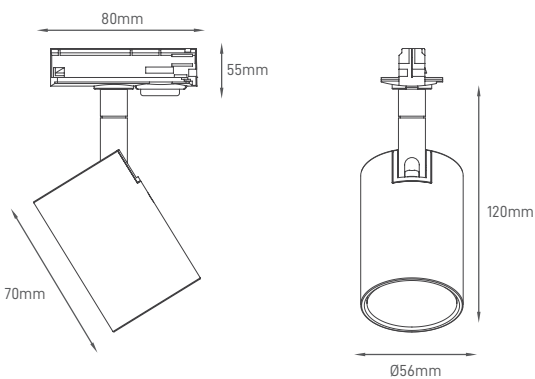

### ILAR-00884

REFERENCE		DIMENSION & WEIGHT		PHOTOMETRICAL DATA	
Reference	ILAR-00884	Lenght	70mm	Total Luminous Flux	-
Bulb	Only GU10 / Lamps not included	Width	Ø56mm	Luminous Efficacy	-
Mounting Type	Track Light	Height	120mm	Beam Angle	-
Body Material	Aluminium	Weight	-	Colour Temperature	-
Housing Colour	White	Cutout	-	Colour Rendering Index	-
Body Shape	-	Packaging Unit	1	Colour Consistency	-
Nominal Lifetime (EOL end of life)	-	Gross Weight	-	UGR	-
Dimmable	No	Volume	-		

### SIZE

Designed by Aronlight in Portugal. Made in PRC

### ILAR-00950

REFERENCE		DIMENSION & WEIGHT		PHOTOMETRICAL DATA	
Reference	ILAR-00950	Lenght	70mm	Total Luminous Flux	-
Bulb	Only GU10 / Lamps not included	Width	Ø56mm	Luminous Efficacy	-
Mounting Type	Track Light	Height	120mm	Beam Angle	-
Body Material	Aluminium	Weight	-	Colour Temperature	-
Housing Colour	Black	Cutout	-	Colour Rendering Index	-
Body Shape	-	Packaging Unit	1	Colour Consistency	-
Nominal Lifetime (EOL end of life)	-	Gross Weight	-	UGR	-
Dimmable	No	Volume	-		