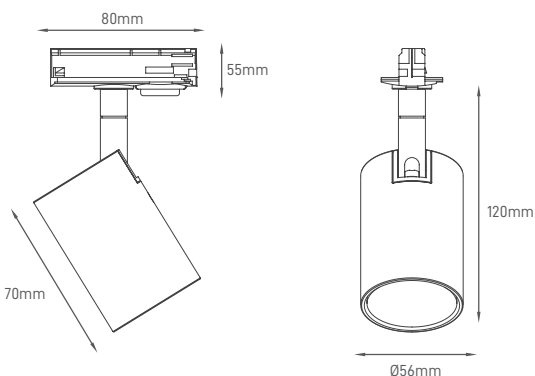

### ILAR-00884

REFERENCE		DIMENSION & WEIGHT		PHOTOMETRICAL DATA	
Reference	ILAR-00884	Lenght	70mm	Total Luminous Flux	-
Bulb	Only GU10 / Lamps not included	Width	Ø56mm	Luminous Efficacy	-
Mounting Type	Track Light	Height	120mm	Beam Angle	-
Body Material	Aluminium	Weight	-	Colour Temperature	-
Housing Colour	White	Cutout	-	Colour Rendering Index	-
Body Shape	-	Packaging Unit	1	Colour Consistency	-
Nominal Lifetime (EOL end of life)	-	Gross Weight	-	UGR	-
Dimmable	No	Volume	-		

## TRIFÁSICO GU10

Projektor Orientável Trifásico para lâmpada GU10.

Three-phase Rail Orientable Projector for GU10 lamp.

Proyector Orientables para lámparas GU10.

### ILAR-00950

REFERENCE		DIMENSION & WEIGHT		PHOTOMETRICAL DATA	
Reference	ILAR-00950	Lenght	70mm	Total Luminous Flux	-
Bulb	Only GU10 / Lamps not included	Width	Ø56mm	Luminous Efficacy	-
Mounting Type	Track Light	Height	120mm	Beam Angle	-
Body Material	Aluminium	Weight	-	Colour Temperature	-
Housing Colour	Black	Cutout	-	Colour Rendering Index	-
Body Shape	-	Packaging Unit	1	Colour Consistency	-
Nominal Lifetime (EOL end of life)	-	Gross Weight	-	UGR	-
Dimmable	No	Volume	-		

### SIZE

Designed by Aronlight in Portugal. Made in PRC