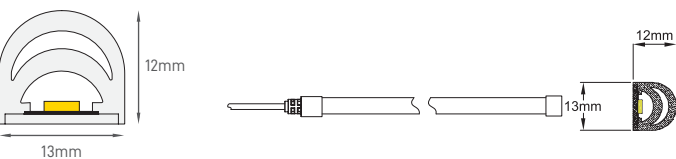

TECHNICAL INFORMATIONS

TUBO NEON 160°

10W 4000K

Linha de Fitas LED de 24V com um índice de reprodução cromática elevada, ideal para locais de exposição onde a qualidade de cor é um requisito determinante.

24V LED Strip line with a high color rendering index, ideal for exhibition venues where color quality is a determining requirement.

Línea de tira de LED de 24V con un índice de reproducción cromática elevado, ideal para lugares de exposición donde la calidad del color es un requisito determinante.

ILAR-01697

REFERENCE		DIMENSION & WEIGHT		PHOTOMETRICAL DATA	
Reference	ILAR-01697	Length	5000mm	Luminous Efficacy	850Lm/M
Type	LED Tube	Width	13x12mm	LED / MT	140LEDs/W
Type LED	SMD2835	Tape	-	LM/W	85lm/W
Nominal Lifetime (EOL end of life)	30000h	Cutting Segment	50mm	Beam Angle	160°
				Colour Temperature	4000K
				Colour Rendering Index	>90

ELECTRICAL AND OPERATING DATA		ENERGY LABEL & STANDARS		CERTIFICATIONS	
Power Rated	10W	Type of Protection	IP67	CE	YES
Equivalent Wattage	-			ROHS	YES
Lamp Current	-			WARRANTY	2 YEARS
Voltage	24V				
Nominal Voltage	-				
Operating Frequency	-				
Power Factor	-				
Starting Time	-				
Warm - Up Time (60%)	-				
Operating Temperature	-20°C to +40°C				

SIZE

ACCESSORIES

Designed by Aronlight in Portugal. Made in PRC