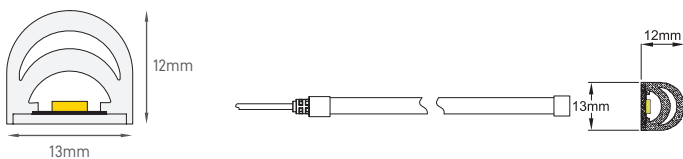

SIZE

ACCESSORIES

Designed by Aronlight in Portugal. Made in PRC