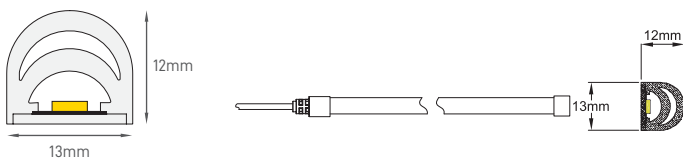

SIZE

ACCESSORIES

Designed by Aronlight in Portugal. Made in PRC