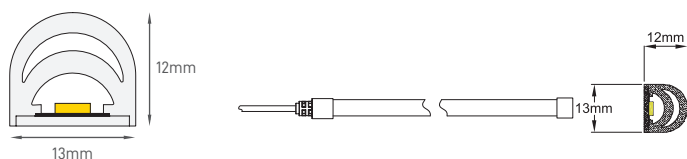

SIZE

ACCESSORIES

Designed by Aronlight in Portugal. Made in PRC