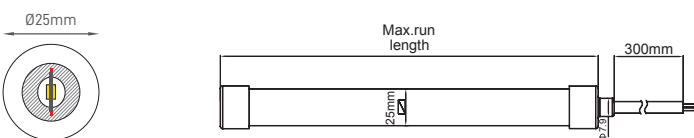

SIZE

ACCESSORIES

Designed by Aronlight in Portugal. Made in PRC