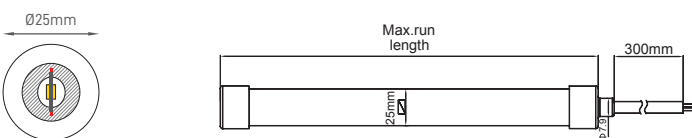

SIZE

ACCESSORIES

Designed by Aronlight in Portugal. Made in PRC