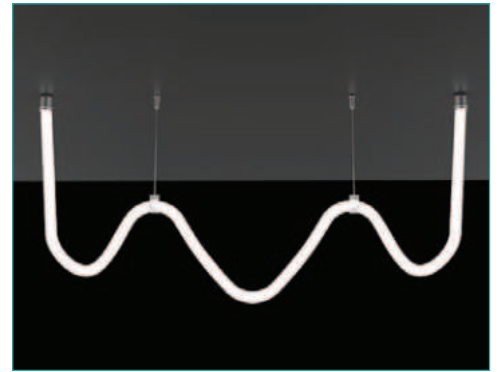

TECHNICAL INFORMATIONS

TUBO NEON 360°

20W 4000K 10M

Linha de Fitas LED de 24V com um índice de reprodução cromática elevada, ideal para locais de exposição onde a qualidade de cor é um requisito determinante.

24V LED Strip line with a high color rendering index, ideal for exhibition venues where color quality is a determining requirement.

Línea de tira de LED de 24V con un índice de reproducción cromática elevado, ideal para lugares de exposición donde la calidad del color es un requisito determinante.

ILAR-01693

REFERENCE		DIMENSION & WEIGHT		PHOTOMETRICAL DATA	
Reference	ILAR-01693	Length	10000mm	Luminous Efficacy	1495lm/M
Type	LED Tube	Width	Ø25mm	LM/W	73lm/W
Type LED	SMD2835	Tape	-	Beam Angle	360°
Nominal Lifetime (EOL end of life)	30000h	Cutting Segment	50mm	Colour Temperature	4000K
				Colour Rendering Index	>90

ELECTRICAL AND OPERATING DATA		ENERGY LABEL & STANDARS		CERTIFICATIONS	
Power Rated	20W	Type of Protection	IP67	CE	YES
Equivalent Wattage	-			ROHS	YES
Lamp Current	-			WARRANTY	2 YEARS
Voltage	24V				
Nominal Voltage	-				
Operating Frequency	-				
Power Factor	-				
Starting Time	-				
Warm - Up Time (60%)	-				
Operating Temperature	-20°C to +40°C