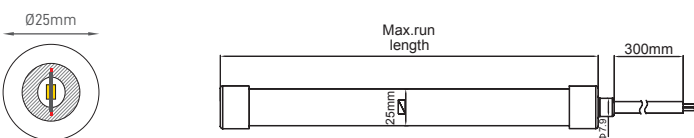

SIZE

ACCESSORIES

Designed by Aronlight in Portugal. Made in PRC