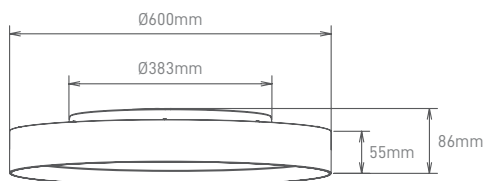

SIZE

Designed by Aronlight in Portugal. Made in PRC