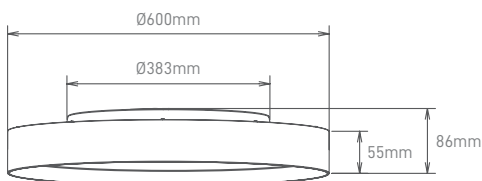

SIZE

Designed by Aronlight in Portugal. Made in PRC