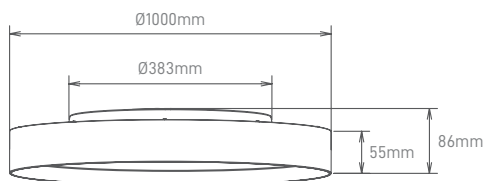

SIZE

Designed by Aronlight in Portugal. Made in PRC