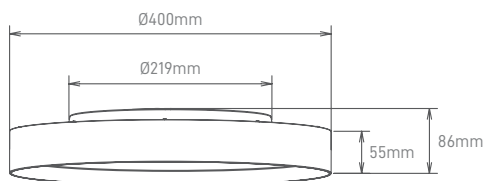

SIZE

Designed by Aronlight in Portugal. Made in PRC