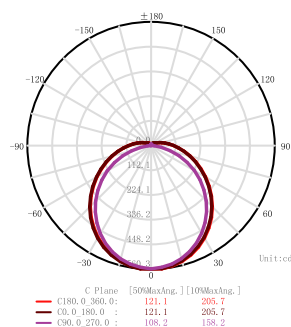

TECHNICAL INFORMATIONS

KAYA 120LM/W

15W 4000K 60CM

Luminária de Design Slim com eficiência de 120Lm/W e Fator Potência >0.96, Proteção IP20 e tempo de vida de 30.000H (3 anos garantia).

Slim Design Light with efficiency of 120Lm / W and Power Factor > 0.96, IP20 protection and 30.000H life time (3 years warranty).

Luminaria de Diseño Slim con eficiencia de 120Lm / W y Factor Potencia > 0.96, Protección IP20 y tiempo de vida de 30.000H (3 años garantía).

ILAR-00773

REFERENCE		DIMENSION & WEIGHT		PHOTOMETRICAL DATA	
LED Type	SMD	Dimensions	600mm	Total Luminous Flux	1800lm
LED Brand	Epistar LED	Weight	71.5mm	Luminous Efficacy	120lm/W
Body Material	PC+Aluminum inside	Volume	32mm	Beam Angle	120°
Fixings	-	Packaging Unit	Carton Box 20 pcs	Colour Temperature	4000K
Housing Colour	White	Gross Weight	11 kg	Colour Rendering Index	80
Nominal Lifetime (EOL end of life)	30.000hrs	Volume	0.05cbm		
Dimmable	No				

SIZE

BEAM ANGLE

Designed by Aron Light in Portugal. Made in PRC