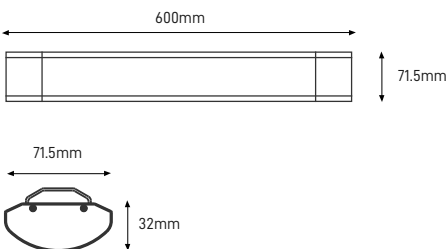

TECHNICAL INFORMATIONS

KAYA 120LM/W

15W 4000K 60CM

Luminária de Design Slim com eficiência de 120Lm/W e Fator Potência >0.96, Proteção IP20 e tempo de vida de 30.000H (3 anos garantia).

Slim Design Light with efficiency of 120Lm / W and Power Factor > 0.96, IP20 protection and 30.000H life time (3 years warranty).

Luminaria de Diseño Slim con eficiencia de 120Lm / W y Factor Potencia > 0.96, Protección IP20 y tiempo de vida de 30.000H (3 años garantía).

ILAR-00773

REFERENCE		DIMENSION & WEIGHT		PHOTOMETRICAL DATA	
LED Type	SMD	Dimensions	600mm	Total Luminous Flux	1800lm
LED Brand	Epistar LED	Weight	71.5mm	Luminous Efficacy	120lm/W
Body Material	PC+Aluminum inside	Volume	32mm	Beam Angle	120°
Fixings	-	Packaging Unit	Carton Box 20 pcs	Colour Temperature	4000K
Housing Colour	White	Gross Weight	11 kg	Colour Rendering Index	80
Nominal Lifetime (EOL end of life)	30.000hrs	Volume	0.05cbm		
Dimmable	No				

SIZE

BEAM ANGLE

Designed by Aron Light in Portugal. Made in PRC