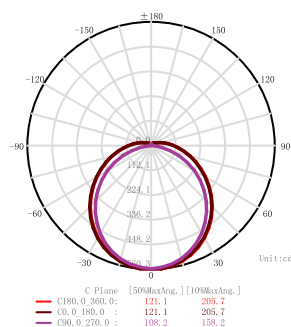

BEAM ANGLE

Designed by Aron Light in Portugal. Made in PRC