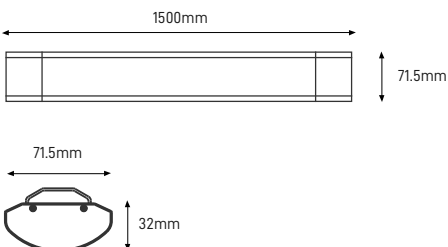

DIMENSION & WEIGHT

| | |
|----------------|-------------------|
| Dimensions | 1500mm |
| Weight | 71.5mm |
| Volume | 32mm |
| Packaging Unit | Carton Box 20 pcs |
| Gross Weight | 25kg |
| Volume | 0.12cbm |

PHOTOMETRICAL DATA

| | |
|------------------------|---------|
| Total Luminous Flux | 4800lm |
| Luminous Efficacy | 120lm/W |
| Beam Angle | 120° |
| Colour Temperature | 4000K |
| Colour Rendering Index | 80 |

SIZE

BEAM ANGLE

Designed by Aron Light in Portugal. Made in PRC