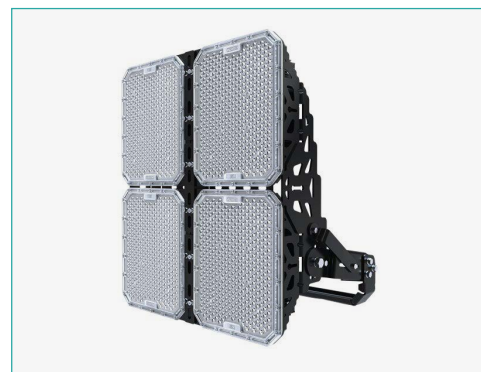

TECHNICAL INFORMATIONS

PROJETOR ESTADIO IP66

800W BLACK

Sports Lighting, Stadium lighting, Sports fields, Car parks, High mast installations Dock, railway and container yards, Ports and other large scale outdoor applications, Architectural lighting, Landscape lighting, Industrial and commercial exterior lighting Decorative lighting for holidays, trade shows, exhibitions.

ILAR-01079

REFERENCE

Reference	ILAR-01079
Led Type	Lumileds
Body Material	Die Cast Aluminium
Body Colour	Black
Nominal Lifetime	50000H
Drive	Mean Well

DIMENSION & WEIGHT

Size Piece	567.6 x 685.2mm
Weight Piece	-
Item Volume	-
Itens per Pack	1
Itens per Box	1