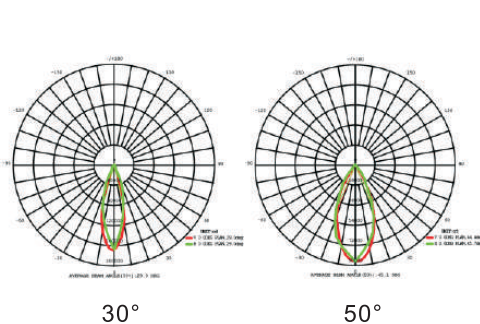

PHOTOMETRICAL DATA

Total Luminous Flux	112000lm
Luminous Efficacy	140Lm/W
Beam Angle	30° / 50°
Colour Temperature	6000K
Colour Rendering Index	>80
Colour Stability	-

ELECTRICAL AND OPERATING DATA

Nominal Wattage	800W
Nominal Voltage	AC277-480V 50/60Hz
ON/OFF Cycles	-
Operating Frequency	50/60Hz
Power Factor	>0.95
Operating Temperature	-40° C ~+50° C
Power Supply	-

SIZE

BEAM ANGLE

Designed by Aron Light in Portugal. Made in PRC