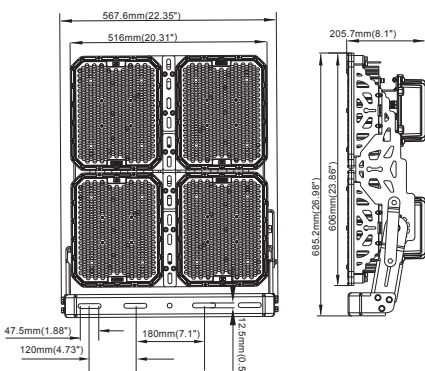

ILAR-01079

REFERENCE

Reference	ILAR-01079
Led Type	Lumileds
Body Material	Die Cast Aluminium
Body Colour	Black
Nominal Lifetime	50000H
Drive	Mean Well

DIMENSION & WEIGHT

Size Piece	567.6 x 685.2mm
Weight Piece	-
Item Volume	-
Itens per Pack	1
Itens per Box	1

PHOTOMETRICAL DATA

Total Luminous Flux	112000lm
Luminous Efficacy	140Lm/W
Beam Angle	30° / 50°
Colour Temperature	6000K
Colour Rendering Index	>80
Colour Stability	-

ELECTRICAL AND OPERATING DATA

Nominal Wattage	800W
Nominal Voltage	AC277-480V 50/60Hz
ON/OFF Cycles	-
Operating Frequency	50/60Hz
Power Factor	>0.95
Operating Temperature	-40° C ~+50° C
Power Supply	-

SIZE

BEAM ANGLE

Designed by Aron Light in Portugal. Made in PRC