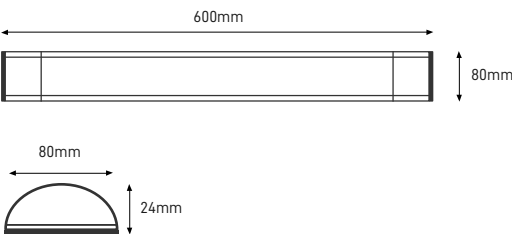

TECHNICAL INFORMATIONS

MEGASLIM SMD

20W 6000K 60CM

Régua de LED Slim com difusor opalino para um bom conforto visual.

SMD Slim Batten with opal diffuser to create a good visual comfort.

Régletas de LED Slim con difusor ópalo para un buen confort visual.

ILAR-00237

REFERENCE		DIMENSION & WEIGHT		PHOTOMETRICAL DATA	
LED Type	SMD	Dimensions	600x80x24mm	Total Luminous Flux	1600lm
LED Brand	Epistar LED	Weight	-	Luminous Efficacy	80lm/W
Body Material	Aluminium / PVC	Volume	-	Beam Angle	120°
Fixings	-	Packaging Unit	Carton Box 20 pcs	Colour Temperature	6000K
Housing Colour	White	Gross Weight	9 kg	Colour Rendering Index	>80
Nominal Lifetime (EOL end of life)	20.000hrs	Volume	-		
Dimmable	No				

SIZE

BEAM ANGLE

Designed by Aron Light in Portugal. Made in PRC