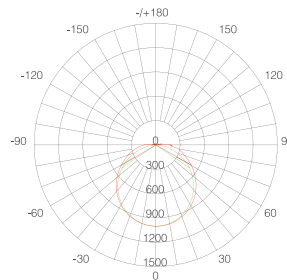

TECHNICAL INFORMATIONS

MEGASLIM SMD

20W 6000K 60CM

Régua de LED Slim com difusor opalino para um bom conforto visual.

SMD Slim Batten with opal diffuser to create a good visual comfort.

Régletas de LED Slim con difusor ópalo para un buen confort visual.

ILAR-00237

REFERENCE		DIMENSION & WEIGHT		PHOTOMETRICAL DATA	
LED Type	SMD	Dimensions	600x80x24mm	Total Luminous Flux	1600lm
LED Brand	Epistar LED	Weight	-	Luminous Efficacy	80lm/W
Body Material	Aluminium / PVC	Volume	-	Beam Angle	120°
Fixings	-	Packaging Unit	Carton Box 20 pcs	Colour Temperature	6000K
Housing Colour	White	Gross Weight	9 kg	Colour Rendering Index	>80
Nominal Lifetime (EOL end of life)	20.000hrs	Volume	-		
Dimmable	No				

SIZE

BEAM ANGLE

Designed by Aron Light in Portugal. Made in PRC