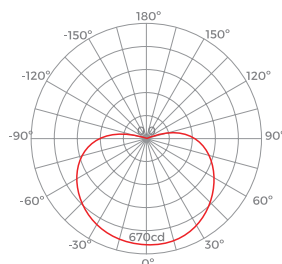

Bombillas LED decorativas con diferentes potencias, ideales para reemplazar lámparas de vela incandescentes.

ILAR-01861

REFERENCE		DIMENSION & WEIGHT		PHOTOMETRICAL DATA	
Reference	ILAR-01861	Diameter	Ø37mm	Total Luminous Flux	450lm
Lamp type	C37	Length	115mm	Luminous Efficacy	90lm/W
Lamp Base	E14	Weight	20g	Beam Angle	180°
Nominal Lifetime (EOL end of life)	30000h			Colour Temperature	RGBW (2700K-6500K)
Switching Cycle (times)	15000X			Colour Rendering Index	>80
Dimmable	Yes / App			Colour Consistency	-
Mercury Free	Yes				

SIZE

BEAM ANGLE

Designed by Aron Light in Portugal. Made in PRC