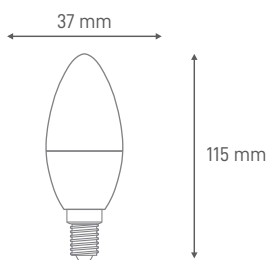

Bombillas LED decorativas con diferentes potencias, ideales para reemplazar lámparas de vela incandescentes.

ILAR-01861

REFERENCE		DIMENSION & WEIGHT		PHOTOMETRICAL DATA	
Reference	ILAR-01861	Diameter	Ø37mm	Total Luminous Flux	450lm
Lamp type	C37	Length	115mm	Luminous Efficacy	90lm/W
Lamp Base	E14	Weight	20g	Beam Angle	180°
Nominal Lifetime (EOL end of life)	30000h			Colour Temperature	RGBW (2700K-6500K)
Switching Cycle (times)	15000X			Colour Rendering Index	>80
Dimmable	Yes / App			Colour Consistency	-
Mercury Free	Yes				

SIZE

BEAM ANGLE

Designed by Aron Light in Portugal. Made in PRC