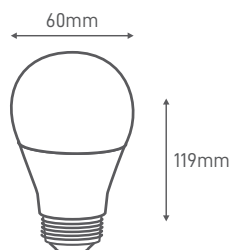

DIMENSION & WEIGHT

Diameter	Ø60mm
length	119mm
Weight	40g

PHOTOMETRICAL DATA

Total Luminous Flux	810lm
Luminous Efficacy	90lm/W
Beam Angle	180°
Colour Temperature	RGBW (2700K-6500K)
Colour Rendering Index	>80
Colour Consistency	-

ELECTRICAL AND OPERATING DATA

Power Rated	9W
Equivalent Wattage	72W
Lamp Current	90mA
Nominal Voltage	220-240V
Operating Frequency	50-60Hz
Power Factor	0.5
Starting Time	0.2s
Warm-up Time (60%)	0.2s
Operating Temperature	-20°C to +40°C
Control	IOS+Android
Communication/Protocol	WIFI 2.4G Hz

SIZE

Designed by Aron Light in Portugal. Made in PRC