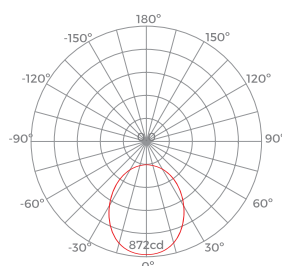

BEAM ANGLE

Designed by Aron Light in Portugal Made in PRC