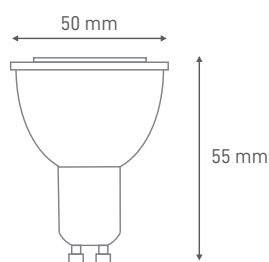

### DIMENSION & WEIGHT

Diameter	50mm
Length	55mm
Weight	30g

### PHOTOMETRICAL DATA

Total Luminous Flux	350lm
Luminous Efficacy	80lm/W
Beam Angle	120°
Colour Temperature	Yellow / Nature / White 2700K-6500K
Colour Rendering Index	>80
Colour Consistency	-

### SIZE