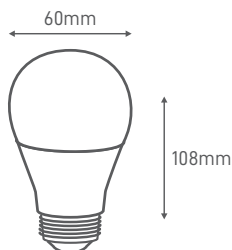

**ILAR-00731**

REFERENCE		DIMENSION & WEIGHT		PHOTOMETRICAL DATA	
Reference	ILAR-00731	Diameter	Ø60mm	Total Luminous Flux	810lm
Lamp type	A60	length	108mm	Luminous Efficacy	90lm/W
Lamp Base	E27	Weight	40g	Beam Angle	230°
Nominal Lifetime (EOL end of life)	15000h			Colour Temperature	Yellow / Nature / White 2700K-6500K
Switching Cycle (times)	15000X			Colour Rendering Index	>80
Dimmable	Yes / App			Colour Consistency	-
Mercury Free	Yes				

### SIZE