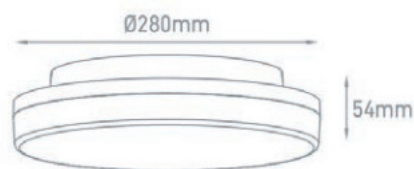

SIZE

Designed by Aron Light in Portugal Made in PRC