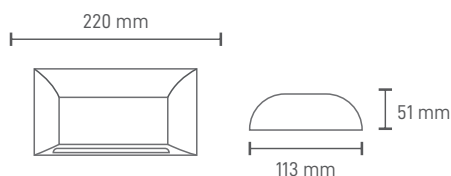

DIMENSION & WEIGHT

Lenght	220mm
Width	113mm
Height	51mm
Packaging Unit	20pcs
Gross Weight	6 kg
Volume	50 dm ³

PHOTOMETRICAL DATA

Total Luminous Flux	480lm
Luminous Efficacy	80lm/W
Beam Angle	104°
Colour Temperature	4000K
Colour Rendering Index	>80

SIZE

BEAM ANGLE

Designed by Aron Light in Portugal. Made in PRC