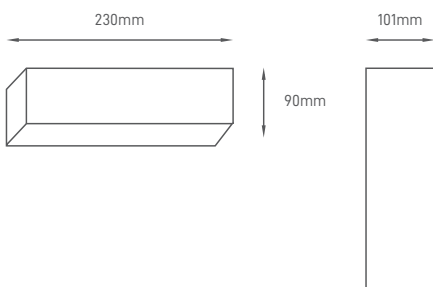

#### DIMENSION & WEIGHT

Lenght	230mm
Width	101mm
Height	90mm
Packaging Unit	10 pcs / carton
Gross Weight	8 kg
Volume	33 dm <sup>3</sup>

#### PHOTOMETRICAL DATA

Total Luminous Flux	580 lm
Luminous Efficacy	50lm/W
Beam Angle	120°
Colour Temperature	4000K
Colour Rendering Index	>80

#### SIZE