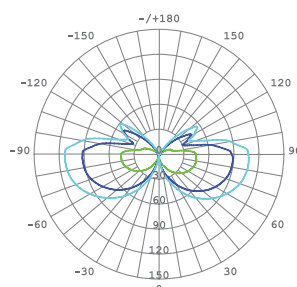

BEAM ANGLE

Designed by Aron Light in Portugal. Made in PRC