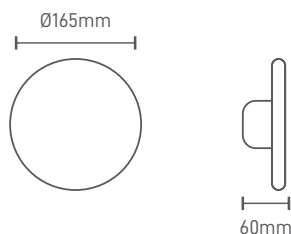

DIMENSION & WEIGHT

Lenght	Ø165mm
Width	-
Height	60mm
Packaging Unit	20pcs
Gross Weight	9.5 kg
Volume	57 dm ³

PHOTOMETRICAL DATA

Total Luminous Flux	700 lm
Luminous Efficacy	85 lm/W
Beam Angle	147°
Colour Temperature	4000K
Colour Rendering Index	83.6

SIZE

BEAM ANGLE

Designed by Aron Light in Portugal. Made in PRC