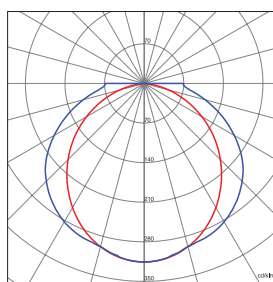

BEAM ANGLE

Designed by Aron Light in Portugal Made in PRC