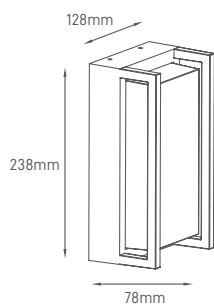

ILAR-00960

REFERENCE		DIMENSION & WEIGHT		PHOTOMETRICAL DATA	
Reference	ILAR-00960	Lenght	238mm	Total Luminous Flux	900lm
LED Type	LED CREE	Width	128mm	Luminous Efficacy	90lm/W
Body Material	Die Cast Aluminium	Height	78mm	Beam Angle	90°
Housing Colour	White	Packaging Unit	Carton Box 20 pcs	Colour Temperature	3000K
Nominal Lifetime (EOL end of life)	30000H	Gross Weight	-	Colour Rendering Index	>80
Surface / Recessed	Surface	Volume	-		
Dimmable	NO				
Installation	-				

SIZE

BEAM ANGLE

Designed by Aron Light in Portugal Made in PRC