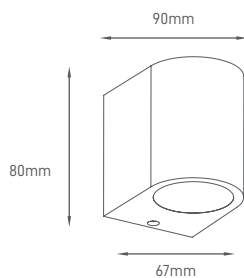

Lâmpara de pared exterior que alberga una lámpara GU10 (no incluida). Con un diseño moderno, aluminio fundido a presión, y una fuerte resistencia a la corrosión.

ILAR-00966

REFERENCE		DIMENSION & WEIGHT		PHOTOMETRICAL DATA	
Reference	ILAR-00966	Lenght	80mm	Total Luminous Flux	N/A
Base	N/A	Width	67mm	Luminous Efficacy	N/A
Body Material	Aluminum	Height	90mm	Beam Angle	N/A
Housing Colour	White	Packaging Unit	Carton Box 20 pcs	Colour Temperature	N/A
Nominal Lifetime (EOL end of life)	N/A	Gross Weight	-	Colour Rendering Index	N/A
Surface / Recessed	Surface	Volume	-		
Dimmable	N/A				
Installation	Wall				

SIZE

Designed by Aron Light in Portugal. Made in PRC