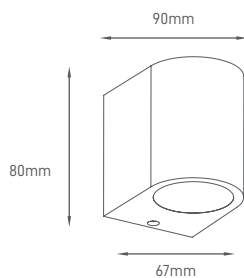

Lâmpara de pared exterior que alberga una lámpara GU10 (no incluida). Con un diseño moderno, aluminio fundido a presión, y una fuerte resistencia a la corrosión.

ILAR-00965

REFERENCE		DIMENSION & WEIGHT		PHOTOMETRICAL DATA	
Reference	ILAR-00965	Lenght	80mm	Total Luminous Flux	N/A
Base	N/A	Width	67mm	Luminous Efficacy	N/A
Body Material	Aluminum	Height	90mm	Beam Angle	N/A
Housing Colour	Dark Grey	Packaging Unit	Carton Box 20 pcs	Colour Temperature	N/A
Nominal Lifetime (EOL end of life)	N/A	Gross Weight	-	Colour Rendering Index	N/A
Surface / Recessed	Surface	Volume	-		
Dimmable	N/A				
Installation	Wall				

SIZE

Designed by Aron Light in Portugal. Made in PRC