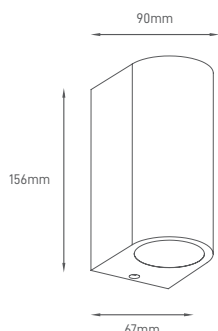

### ILAR-00967

REFERENCE		DIMENSION & WEIGHT		PHOTOMETRICAL DATA	
Reference	ILAR-00967	Lenght	156mm	Total Luminous Flux	N/A
Base	N/A	Width	67mm	Luminous Efficacy	N/A
Body Material	Aluminum	Height	90mm	Beam Angle	N/A
Housing Colour	Dark Grey	Packaging Unit	Carton Box 20 pcs	Colour Temperature	N/A
Nominal Lifetime (EOL end of life)	N/A	Gross Weight	-	Colour Rendering Index	N/A
Surface / Recessed	Surface	Volume	-		
Dimmable	N/A				
Installation	Wall				

### SIZE

Designed by Aron Light in Portugal. Made in PRC