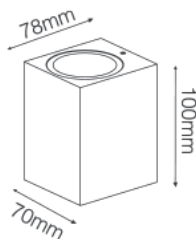

Lámpara de pared exterior que alberga una lámpara GU10 (no incluida). Con un diseño moderno, aluminio fundido a presión, y una fuerte resistencia a la corrosión.

ILAR-00811

REFERENCE		DIMENSION & WEIGHT		PHOTOMETRICAL DATA	
Reference	ILAR-00811	Length	78mm	Total Luminous Flux	N/A
Base	N/A	Width	70mm	Luminous Efficacy	N/A
Body Material	Aluminum	Height	100mm	Beam Angle	N/A
Housing Colour	Dark Grey	Packaging Unit	Carton Box 18 pcs	Colour Temperature	N/A
Nominal Lifetime (EOL end of life)	N/A	Gross Weight	12.8 kg	Colour Rendering Index	N/A
Surface / Recessed	Surface	Volume	19.6 dm ³		
Dimmable	N/A				
Installation	Wall				

SIZE

BEAM ANGLE

Designed by Aron Light in Portugal. Made in PRC