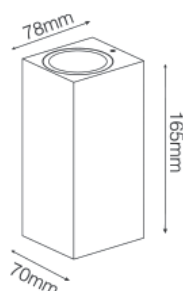

Length	78mm
Width	70mm
Height	165mm
Packaging Unit	Carton Box 12 pcs
Gross Weight	11 kg
Volume	23 dm ³

PHOTOMETRICAL DATA

Total Luminous Flux	N/A
Luminous Efficacy	N/A
Beam Angle	N/A
Colour Temperature	N/A
Colour Rendering Index	N/A

SIZE

BEAM ANGLE

Designed by Aron Light in Portugal. Made in PRC