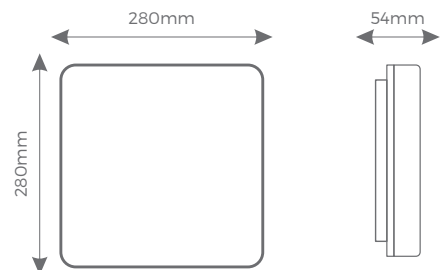

Reference	LEVI
Base	SMD
Body Material	ABS & PC
Housing Colour	White
Nominal Lifetime (EOL end of life)	30000H
Surface/Recessed	Surface
Dimmable	NO

DIMENSION & WEIGHT

Lenght	280mm
Width	54mm
Height	280mm
Packaging Unit	1pcs
Gross Weight	-
Volume	-

PHOTOMETRICAL DATA

Total Luminous Flux	2040 lm
Luminous Efficacy	85 lm/W
Beam Angle	120°
Colour Temperature	4500K
Colour Rendering Index	>80

ELECTRICAL AND OPERATING DATA

Nominal Wattage	24W
Nominal Voltage	220-240V
Operating Frequency	50/60Hz
Operating Temperature	- 25° C to + 45° C
Starting Time 100% ON	<0.5s
ON/OFF Cycles	>30000

SIZE

BEAM ANGLE

Designed by Aron Light in Portugal. Made in PRC