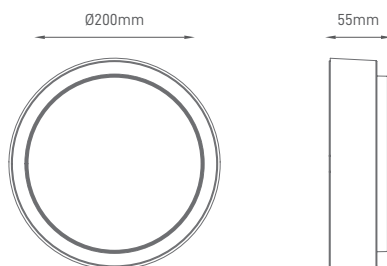

DIMENSION & WEIGHT

Lenght	Ø200mm
Width	Ø200mm
Height	55mm
Packaging Unit	Carton Box 10 pcs
Gross Weight	-
Volume	-

PHOTOMETRICAL DATA

Total Luminous Flux	1000lm
Luminous Efficacy	100lm/W
Beam Angle	120°
Colour Temperature	4500K
Colour Rendering Index	>80

SIZE

BEAM ANGLE

Designed by Aron Light in Portugal. Made in PRC