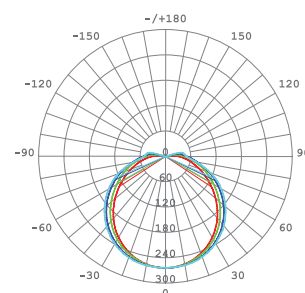

DIMENSION & WEIGHT

Lenght	Ø200mm
Width	Ø200mm
Height	55mm
Packaging Unit	Carton Box 10 pcs
Gross Weight	-
Volume	-

PHOTOMETRICAL DATA

Total Luminous Flux	1000lm
Luminous Efficacy	100lm/W
Beam Angle	120°
Colour Temperature	4500K
Colour Rendering Index	>80

SIZE

BEAM ANGLE

Designed by Aron Light in Portugal. Made in PRC