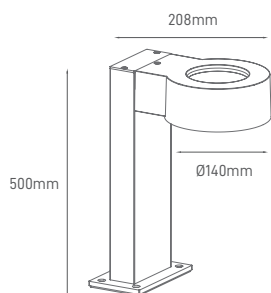

Stylish architectural, luminaire with double-sided light design. Aluminum material provides excellent thermal management. IP65 waterproof is suitable for outside garden.

Luminária de arquitetura elegante con diseño de luz de doble face. El material de aluminio proporciona una excelente gestión térmica. IP65 a prueba de agua es adecuado para jardín exterior.

### ILAR-00993

REFERENCE		DIMENSION & WEIGHT		PHOTOMETRICAL DATA	
Reference	ILAR-00993	Length	500mm	Total Luminous Flux	655lm
LED Brand	-	Width	Ø140mm	Luminous Efficacy	85lm/W
Body Material	Aluminum	Height	208mm	Beam Angle	120°
Housing Colour	Black RAL 9005	Packaging Unit	Carton Box 6 pcs	Colour Temperature	4000K
Nominal Lifetime (EOL end of life)	25000H	Gross Weight	-	Colour Rendering Index	>80
Surface / Recessed	Surface	Volume	-		
Dimmable	NO				
Installation	Floor				

### SIZE