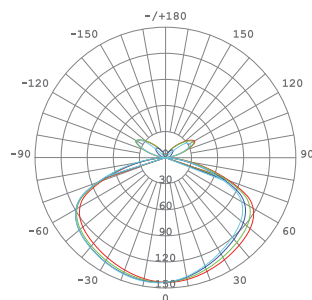

BEAM ANGLE

Designed by Aron Light in Portugal. Made in PRC