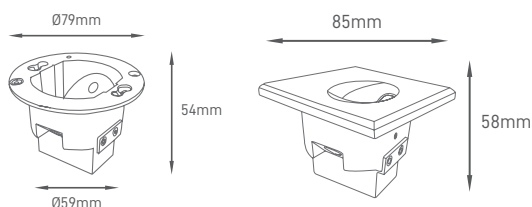

ILAR-01058

REFERENCE		DIMENSION & WEIGHT		PHOTOMETRICAL DATA	
Reference	ILAR-01058	Width	85x85mm	Total Luminous Flux	120lm
LED Brand	Epistar LED	Height	4mm	Luminous Efficacy	40lm/W
Body Material	Die-cast Aluminum	Packaging Unit	6 pcs / carton	Beam Angle	38°
Housing Colour	White	Base (ILAR-01050)		Colour Temperature	Switch 3000K/4000K/6000K
Nominal Lifetime (EOL end of life)	25000H	Width	Ø79x54mm	Colour Rendering Index	>80
Mounting Type	Recessed	Cut-out	Ø59mm		
Body Shape	Square				
ELECTRICAL AND OPERATING DATA		ENERGY LABEL & STANDARS		CERTIFICATIONS	
Nominal Wattage	3W	Energy Label	A+	2014/30/EU (EMC Directive)	YES
Nominal Voltage	AC175~265V	Energy Consumption KWH/1000H	3kwh	2014/35/EU (LVD Directive)	YES
Operating Frequency	50/60Hz	Type of Protection	IP65	ROHS	YES
Operating Temperature	- 25°C to + 45°C	Protection Class	Class II	Warranty	3 YEARS
Starting Time 100% ON	<0.5s	Protection Class IK (shock resistance)	IK06		
ON/OFF Cycles	>25000				

SIZE

Designed by Aronlight in Portugal. Made in PRC