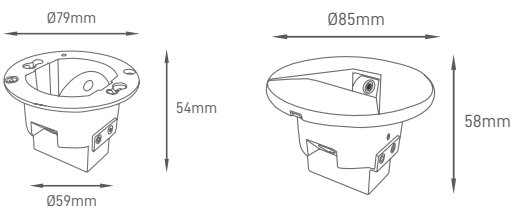

SIZE

Designed by Aronlight in Portugal. Made in PRC