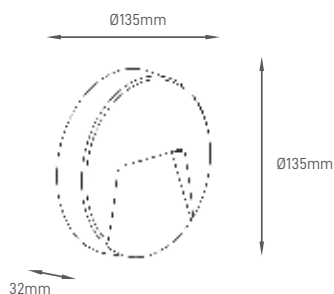

Luminária de jardim con diseño moderno y Leds SMD integrados. Elaborado en plástico ABS PC com tratamento anticorrosivo e índice de protección IP65.

ILAR-00976

REFERENCE		DIMENSION & WEIGHT		PHOTOMETRICAL DATA	
Reference	ILAR-00976	Lenght	Ø135mm	Total Luminous Flux	100lm
LED Brand	SMD 2835	Width	Ø135mm	Luminous Efficacy	35lm/W
Body Material	ABS & PC	Height	32mm	Beam Angle	110°
Housing Colour	Grey	Packaging Unit	40pcs / carton	Colour Temperature	4000K
Nominal Lifetime (EOL end of life)	30000H	Gross Weight	-	Colour Rendering Index	>80
Surface/Recessed	Surface	Volume	-		
Dimmable	NO				

SIZE

BEAM ANGLE

Designed by Aron Light in Portugal. Made in PRC