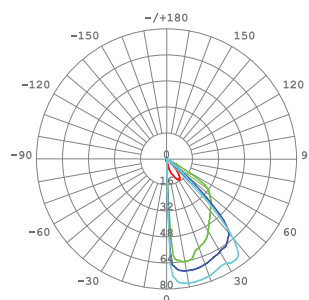

Luminária de jardim con diseño moderno y Leds SMD integrados. Elaborado en plástico ABS PC com tratamento anticorrosivo e índice de protección IP65.

ILAR-00976

REFERENCE		DIMENSION & WEIGHT		PHOTOMETRICAL DATA	
Reference	ILAR-00976	Lenght	Ø135mm	Total Luminous Flux	100lm
LED Brand	SMD 2835	Width	Ø135mm	Luminous Efficacy	35lm/W
Body Material	ABS & PC	Height	32mm	Beam Angle	110°
Housing Colour	Grey	Packaging Unit	40pcs / carton	Colour Temperature	4000K
Nominal Lifetime (EOL end of life)	30000H	Gross Weight	-	Colour Rendering Index	>80
Surface/Recessed	Surface	Volume	-		
Dimmable	NO				

SIZE

BEAM ANGLE

Designed by Aron Light in Portugal. Made in PRC