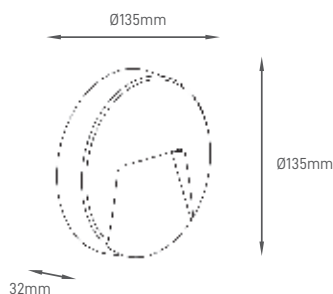

Luminária de jardim con diseño moderno y Leds SMD integrados. Elaborado en plástico ABS PC com tratamento anticorrosivo e índice de protecção IP65.

ILAR-00975

REFERENCE		DIMENSION & WEIGHT		PHOTOMETRICAL DATA	
Reference	ILAR-00975	Lenght	Ø135mm	Total Luminous Flux	100lm
LED Brand	SMD 2835	Width	Ø135mm	Luminous Efficacy	35lm/W
Body Material	ABS & PC	Height	32mm	Beam Angle	110°
Housing Colour	White	Packaging Unit	40pcs / carton	Colour Temperature	4000K
Nominal Lifetime (EOL end of life)	30000H	Gross Weight	-	Colour Rendering Index	>80
Surface/Recessed	Surface	Volume	-		
Dimmable	NO				

SIZE

BEAM ANGLE

Designed by Aron Light in Portugal. Made in PRC