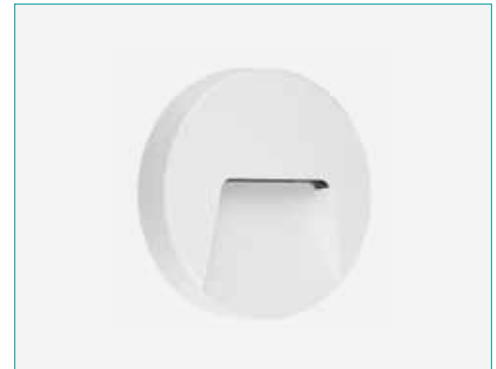

TECHNICAL INFORMATIONS

CARMO ROUND

3W 4000K BRANCO

Luminária de exterior com design moderno e LEDs SMD integrados. Materiais em plástico ABS PC com tratamento anticorrosivo e protecção IP65.

Modern step light with integrated SMD LEDs. Made of ABS PC plastic with anticorrosion treatment and IP65 protection.

Luminária de jardim con diseño moderno y Leds SMD integrados. Elaborado en plástico ABS PC com tratamento anticorrosivo e índice de protecção IP65.

ILAR-00975

REFERENCE		DIMENSION & WEIGHT		PHOTOMETRICAL DATA	
Reference	ILAR-00975	Lenght	Ø135mm	Total Luminous Flux	100lm
LED Brand	SMD 2835	Width	Ø135mm	Luminous Efficacy	35lm/W
Body Material	ABS & PC	Height	32mm	Beam Angle	110°
Housing Colour	White	Packaging Unit	40pcs / carton	Colour Temperature	4000K
Nominal Lifetime (EOL end of life)	30000H	Gross Weight	-	Colour Rendering Index	>80
Surface/Recessed	Surface	Volume	-		
Dimmable	NO				

SIZE

BEAM ANGLE

Designed by Aron Light in Portugal. Made in PRC