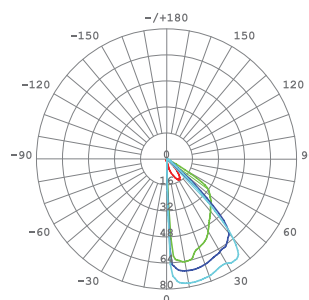

Luminária de jardim con diseño moderno y Leds SMD integrados. Elaborado en plástico ABS PC com tratamento anticorrosivo e índice de protecção IP65.

ILAR-00975

REFERENCE		DIMENSION & WEIGHT		PHOTOMETRICAL DATA	
Reference	ILAR-00975	Lenght	Ø135mm	Total Luminous Flux	100lm
LED Brand	SMD 2835	Width	Ø135mm	Luminous Efficacy	35lm/W
Body Material	ABS & PC	Height	32mm	Beam Angle	110°
Housing Colour	White	Packaging Unit	40pcs / carton	Colour Temperature	4000K
Nominal Lifetime (EOL end of life)	30000H	Gross Weight	-	Colour Rendering Index	>80
Surface/Recessed	Surface	Volume	-		
Dimmable	NO				

SIZE

BEAM ANGLE

Designed by Aron Light in Portugal. Made in PRC