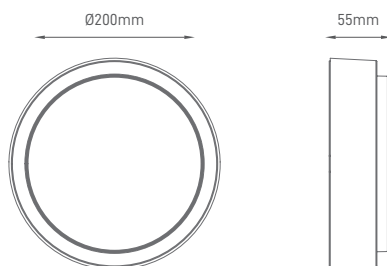

TECHNICAL INFORMATIONS

GLOBE

10W 4500K CINZENTO

Plafond de Jardim de luz direta com corpo em alumínio e difusor em policarbonato. Uma solução simples e elegante para qualquer espaço exterior.

Direct garden light ceiling with aluminum body and polycarbonate diffuser. A simple and elegant solution for any outdoor space.

Plafón de luz directa para jardín con cuerpo de aluminio y difusor de policarbonato. Una solución simple y elegante para cualquier espacio exterior.

ILAR-00953

REFERENCE		DIMENSION & WEIGHT		PHOTOMETRICAL DATA	
Reference	ILAR-00953	Lenght	Ø200mm	Total Luminous Flux	1000lm
LED Brand	SMD Led	Width	Ø200mm	Luminous Efficacy	100lm/W
Body Material	Aluminium + PC Diffuser	Height	55mm	Beam Angle	120°
Housing Colour	Dark Grey	Packaging Unit	Carton Box 10 pcs	Colour Temperature	4500K
Nominal Lifetime (EOL end of life)	30000H	Gross Weight	-	Colour Rendering Index	>80
Surface / Recessed	Surface	Volume	-		
Dimmable	NO				
Installation	Surface				

SIZE

BEAM ANGLE

Designed by Aron Light in Portugal. Made in PRC