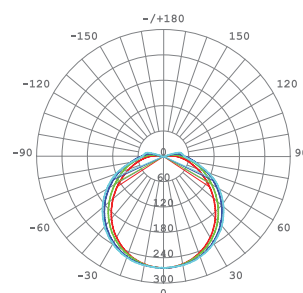

Plafón de luz directa para jardín con cuerpo de aluminio y difusor de policarbonato. Una solución simple y elegante para cualquier espacio exterior.

ILAR-00953

REFERENCE		DIMENSION & WEIGHT		PHOTOMETRICAL DATA	
Reference	ILAR-00953	Lenght	Ø200mm	Total Luminous Flux	1000lm
LED Brand	SMD Led	Width	Ø200mm	Luminous Efficacy	100lm/W
Body Material	Aluminium + PC Diffuser	Height	55mm	Beam Angle	120°
Housing Colour	Dark Grey	Packaging Unit	Carton Box 10 pcs	Colour Temperature	4500K
Nominal Lifetime (EOL end of life)	30000H	Gross Weight	-	Colour Rendering Index	>80
Surface / Recessed	Surface	Volume	-		
Dimmable	NO				
Installation	Surface				

ELECTRICAL AND OPERATING DATA		ENERGY LABEL & STANDARS		CERTIFICATIONS	
Nominal Wattage	10W	Energy Label	A+	2014/30/EU (EMC Directive)	YES
Nominal Voltage	220-240V	Energy Consumption KWH/1000H	-	2014/35/EU (LVD Directive)	YES
Operating Frequency	50/60Hz	Type of Protection	IP54	ROHS	YES
Operating Temperature	- 20° C to + 50° C	Protection Class	Class II	ENEC	NO
Starting Time 100% ON	0.000s	Protection Class IK (shock resistance)	IK6	Warranty	3 YEARS
ON/OFF Cycles	>20000				

SIZE

BEAM ANGLE

Designed by Aron Light in Portugal. Made in PRC